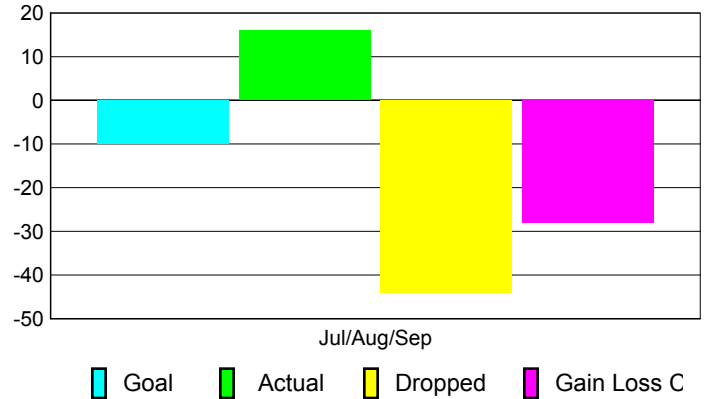

### YTD Status Quo Clubs 2010-2011

Status Quo Clubs Compared to Status Quo Members

## MEMBERSHIP

Membership Results  
2010-2011

Membership  
2009-2010

Month	Net Memb Goal	Actual New Memb	Actual Dropped Memb	Gain/Loss of Memb	Gain/Loss of Memb
Jul/Aug/Sep	-10	16	-44	-28	-3
<b>Totals</b>	<b>-10</b>	<b>16</b>	<b>-44</b>	<b>-28</b>	<b>-3</b>

### Membership Results 2010-2011

Goal, New, Dropped, Gain/Loss

### Comparison of Membership Gain/Loss

Current Year Compared to the Previous Year